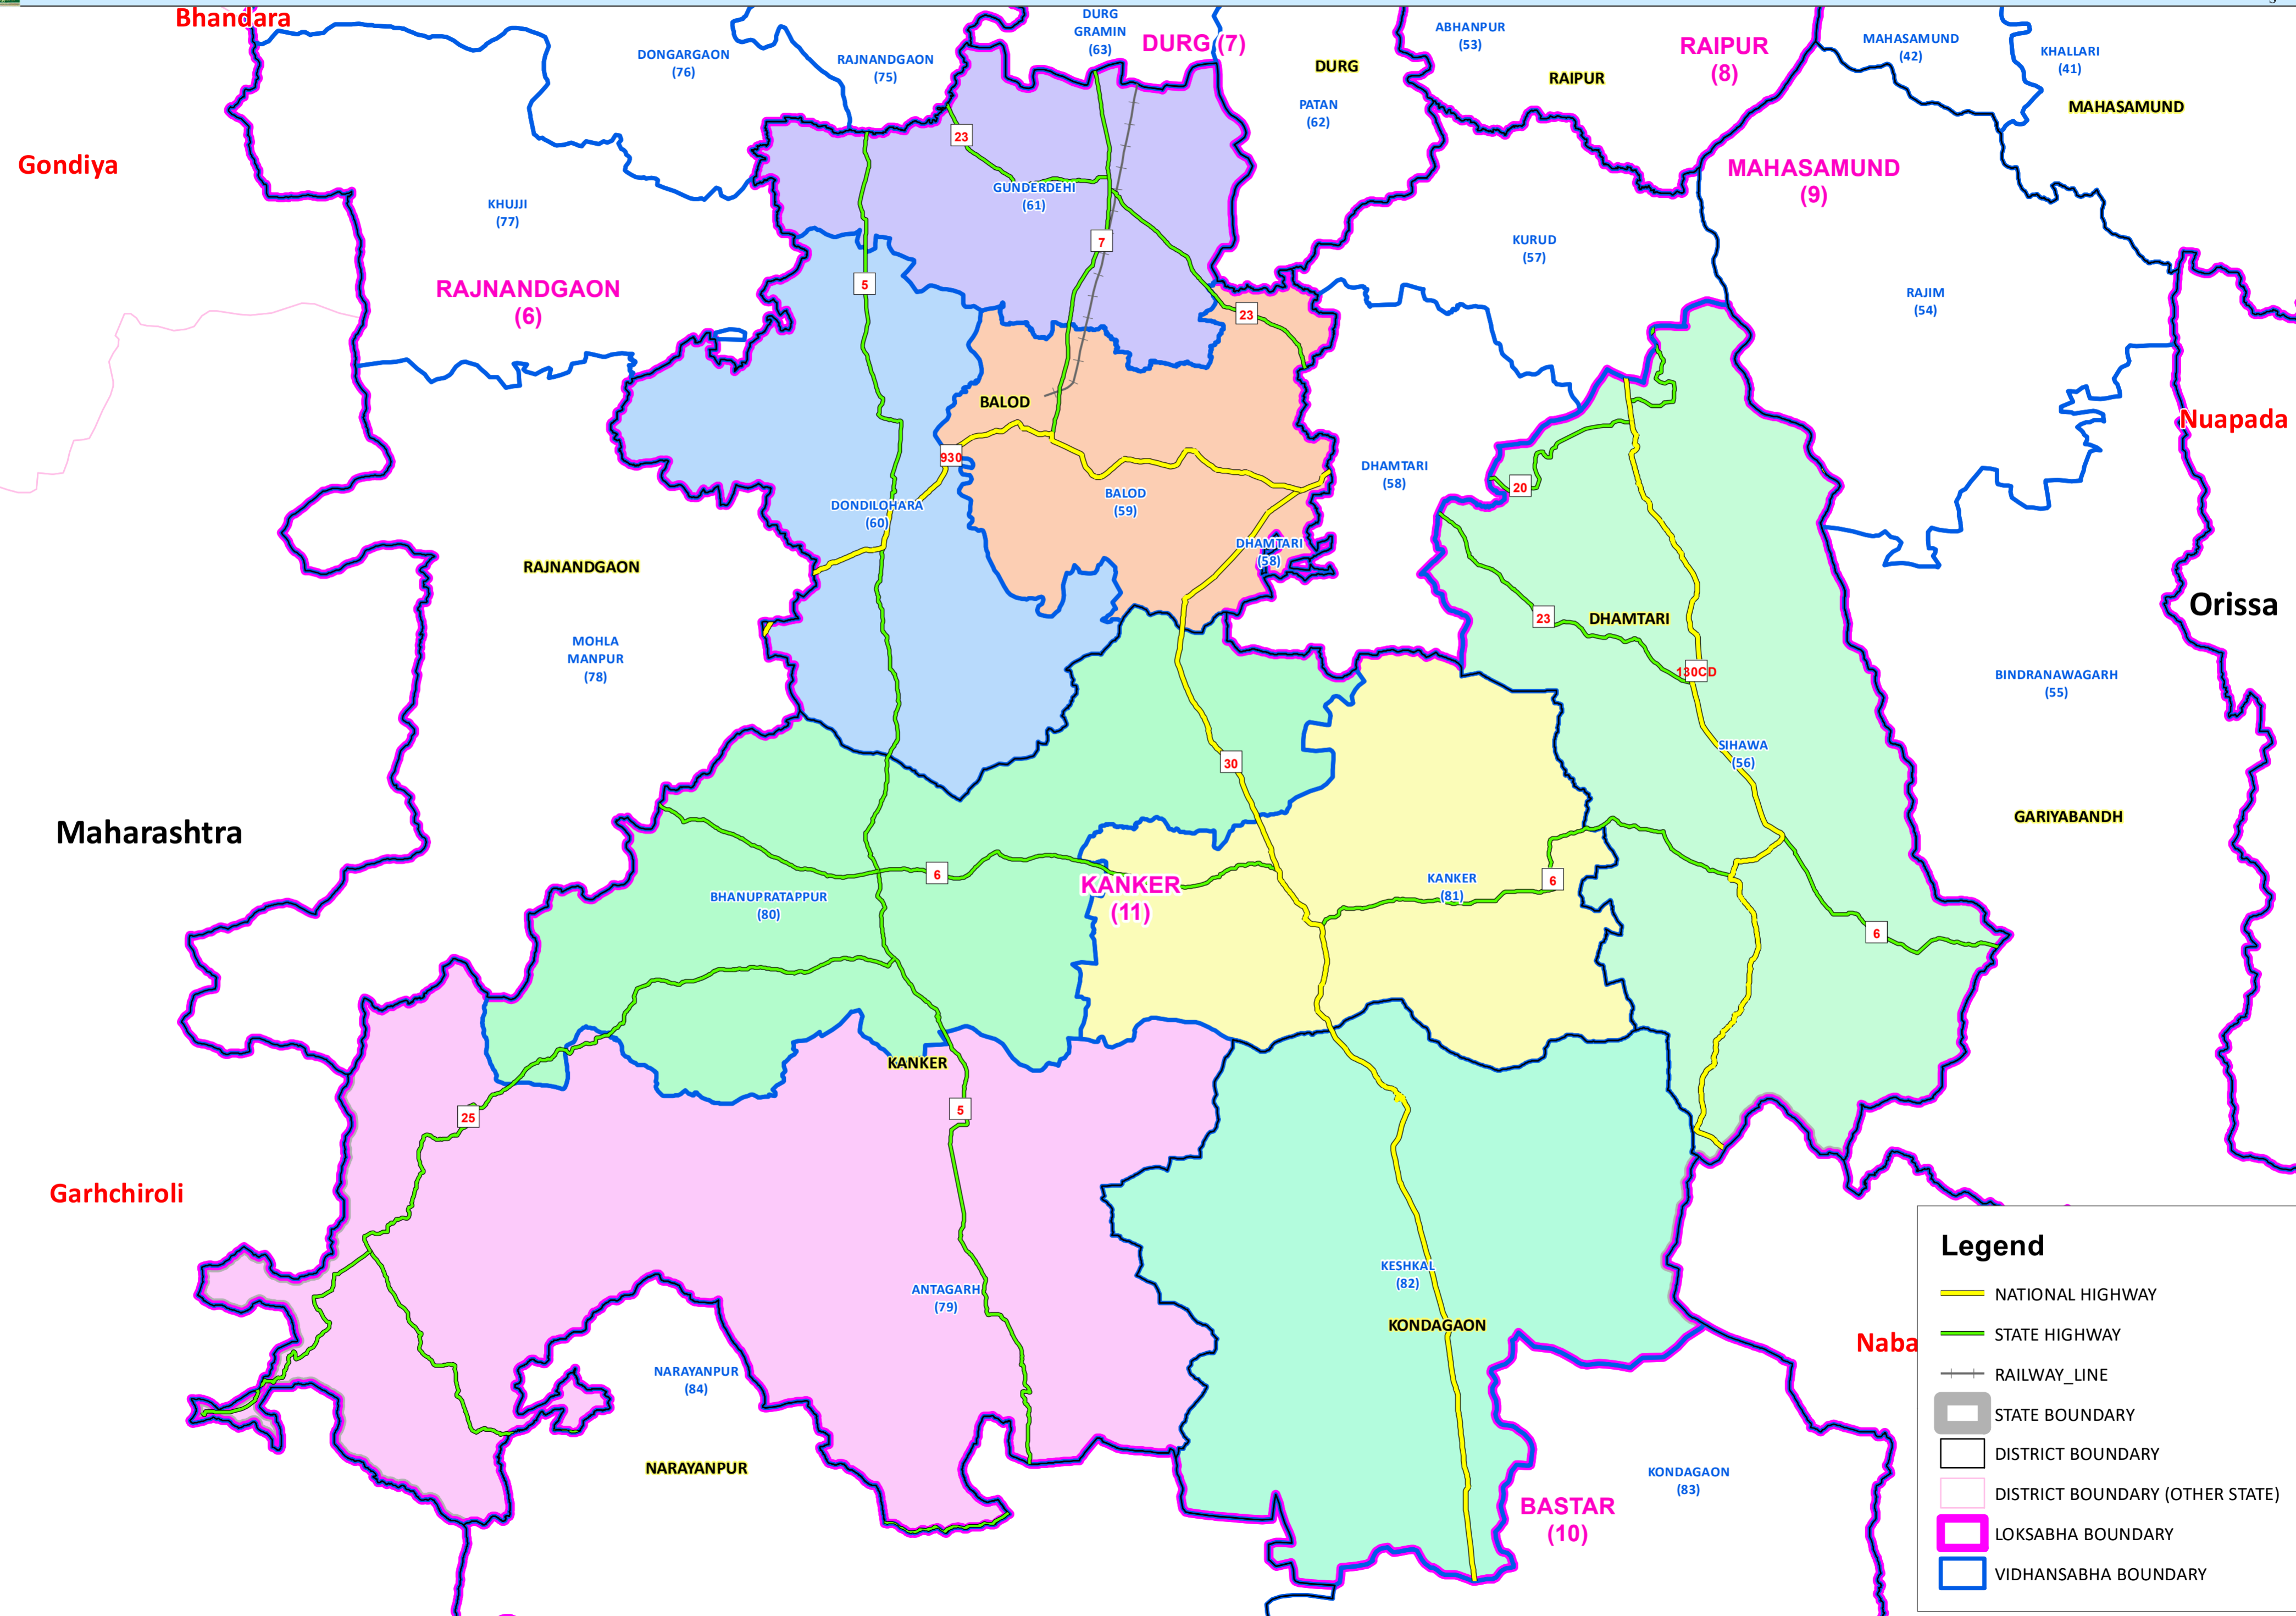

PARLIAMENTARY CONSTITUENCY MAP - KANKER (11)

Legend

- NATIONAL HIGHWAY
- STATE HIGHWAY
- RAILWAY_LINE
- STATE BOUNDARY
- DISTRICT BOUNDARY
- DISTRICT BOUNDARY (OTHER STATE)
- LOKSABHA BOUNDARY
- VIDHANSABHA BOUNDARY